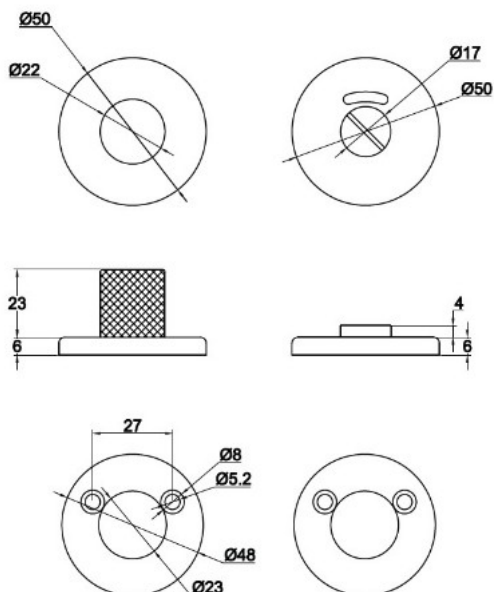

## Description:

Thumbturn & Release "House" Brushed Brass, SS-304, W/ Indicator F/38-45mm Doors, CC:27mm  
Mounting Plate, 2 Pcs., Cut Off Screws M4x60mm + 2 Pcs. Sleeve Nuts M4x16mm, 1 Pcs

## Item number:

22.23.302-0

Units	Box	Carton	HS Code	Barcode
Set	1	9	8302411000	 5704866521345